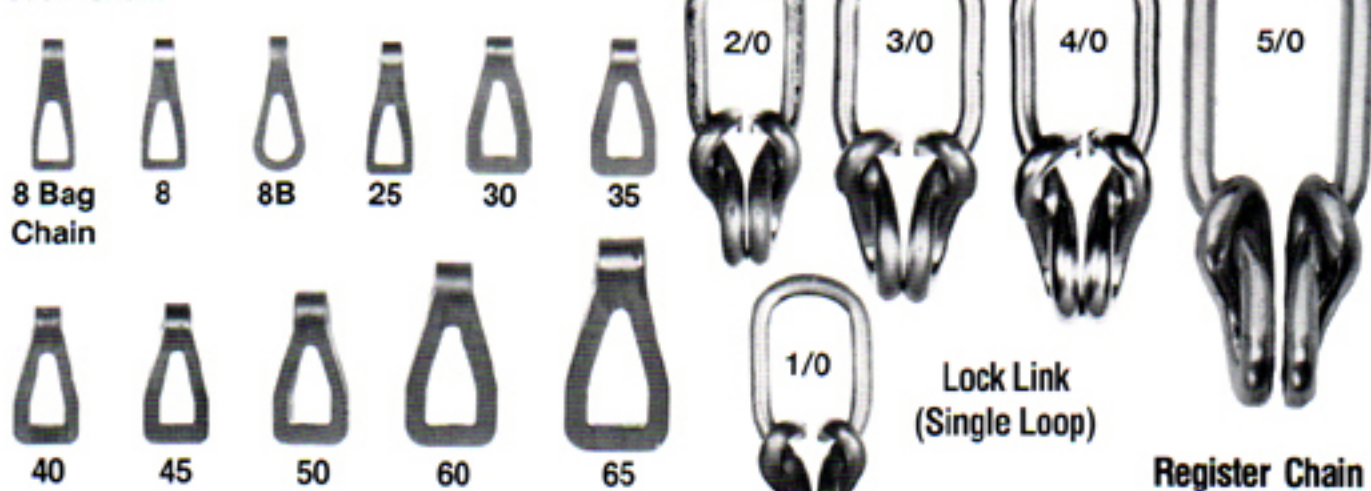

Size Reference

Proof Coil

High Test

Straight Link Coil

Transport

Passing Link

Twist Link Machine

Welded Steel

Size Reference

Single Jack Chain

Double Jack Chain

16
10, 12, 14, 18
sizes made to
order only.

Well Chain (Double Loop)

Lion Chain (Double Loop)

Sash Chain

Safety Chain