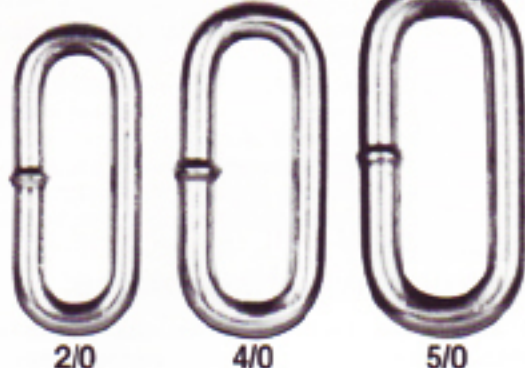

Size Reference

Proof Coil

High Test

Straight Link Coil

Transport

Passing Link

Twist Link Machine

Welded Steel

Size Reference

Single Jack Chain

Double Jack Chain

16
10, 12, 14, 18
sizes made to
order only.

Well Chain (Double Loop)

Lion Chain (Double Loop)

Sash Chain

Safety Chain