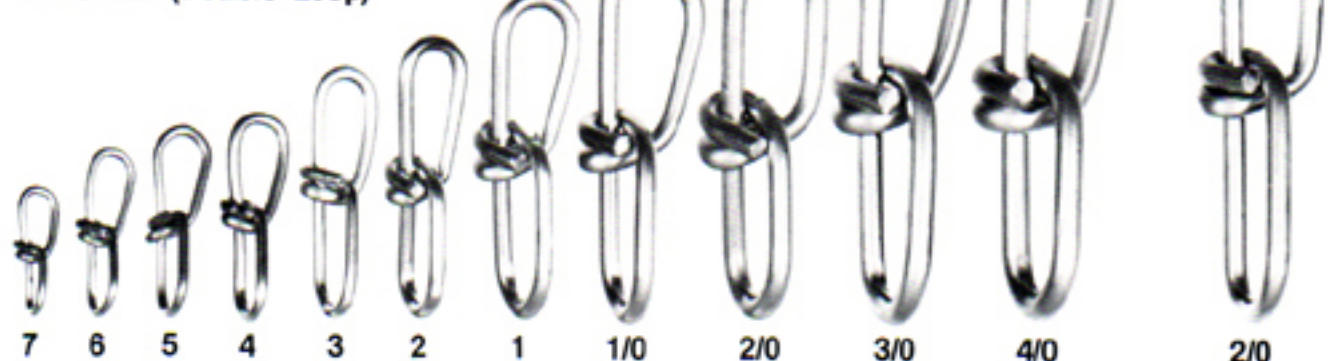

Size Reference

Single Jack Chain

Double Jack Chain

16
10, 12, 14, 18
sizes made to
order only.

Well Chain (Double Loop)

Lion Chain (Double Loop)

Sash Chain

Safety Chain