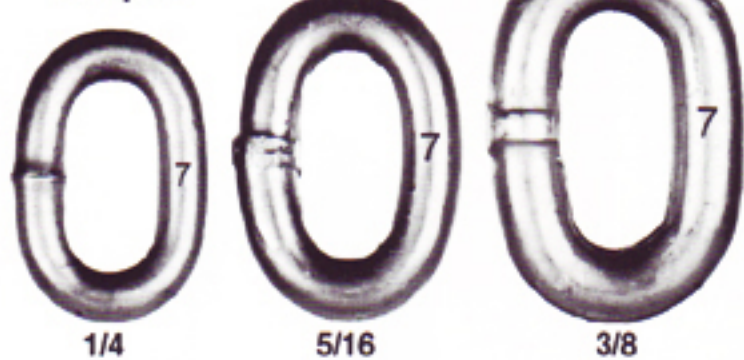

Size Reference

Proof Coil

High Test

Straight Link Coil

Transport

Passing Link

Twist Link Machine

Welded Steel

Size Reference

Single Jack Chain

Double Jack Chain

16
10, 12, 14, 18
sizes made to
order only.

Well Chain (Double Loop)

Lion Chain (Double Loop)

Sash Chain

Safety Chain