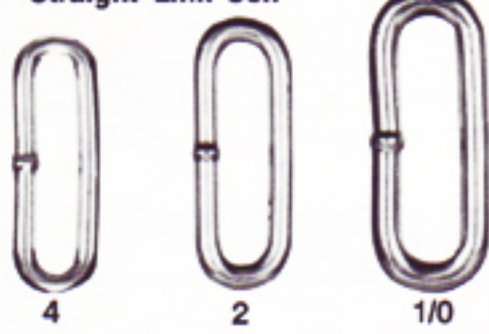

Size Reference

Proof Coil

High Test

Straight Link Coil

Transport

Passing Link

Twist Link Machine

Welded Steel

Size Reference

Single Jack Chain

Double Jack Chain

16
10, 12, 14, 18
sizes made to
order only.

Well Chain (Double Loop)

Lion Chain (Double Loop)

Sash Chain

Safety Chain